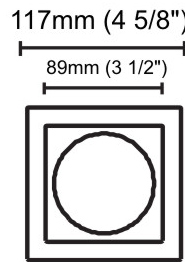

GENERAL

Series: Dixit
Subseries: Dixit RA11
Brand: Ivela
Division: Architectural
Mounting Type: Recessed
Mounting Location: Ceiling
Subcategory: Downlight

PHYSICAL

Shape: Square
Length (mm): 117
Length (in): 4 5/8
Width (mm): 117
Width (in): 4 5/8
Height (mm): 73
Height (in): 2 7/8
Min. Recessing Depth (mm): 113
Min. Recessing Depth (in): 4 1/2
Light Distribution: Direct
Weight (kg): 0.7
Weight (lbs): 1.54
Diffuser: Clear Polycarbonate
Fixture Finish: MWH
Fixture Material: Aluminum Die Cast
Cut-out Measurements: 100mm / 3 15/16"

ELECTRICAL

Lamp Type: LED
Total Output Wattage (W): 12 / 18 / 26
Dimming: Tri-Mode (Non-Dimming and Phase Dimming (120Vac only) and 0-10V Dimming)
Driver Included: No
Driver Location: Recessed Housing
Driver Type: Constant Current - Universal
Driver Class: Class 2
Input Voltage (V): 120 - 277
Constant Current (MA): 350 / 500 / 700

LED

Number of LEDs: 1
Color Temperature (°K): 2700 / 3000 / 4000
Max. Delivered Lumen (lm): 1513 - 1602 / 2092 - 2180 / 2759 - 2848
CRI: >85 CRI
Efficiency (%): 89
Lamp Life (hrs): 50000
Upon Request: 3500K upon request

OPTICAL

Optic°: 55
Adjustability: Fixed
Upon Request: Optic 12° or 30° (mirror-metallized) / 70° (white)

RATINGS AND CERTIFICATIONS

Certified By: Certified for North American Standards
IP rating: IP43
IK Rating: IK08
Glare Rating: ≤ 19