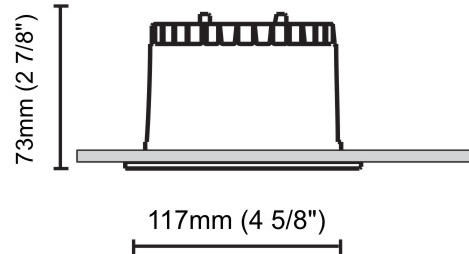

GENERAL

Series: Dixit
Subseries: Dixit RA11
Brand: Ivela
Division: Architectural
Mounting Type: Recessed
Mounting Location: Ceiling
Subcategory: Downlight

PHYSICAL

Shape: Square
Length (mm): 117
Length (in): 4 5/8
Width (mm): 117
Width (in): 4 5/8
Height (mm): 73
Height (in): 2 7/8
Min. Recessing Depth (mm): 113
Min. Recessing Depth (in): 4 1/2
Light Distribution: Direct
Weight (kg): 0.7
Weight (lbs): 1.54
Diffuser: Clear Polycarbonate
Fixture Finish: MWH
Fixture Material: Aluminum Die Cast
Cut-out Measurements: 100mm / 3 15/16"

ELECTRICAL

Lamp Type: LED
Total Output Wattage (W): 12 / 18 / 26
Dimming: Tri-Mode (Non-Dimming and Phase Dimming (120Vac only) and 0-10V Dimming)
Driver Included: No
Driver Location: Recessed Housing
Driver Type: Constant Current - Universal
Driver Class: Class 2
Input Voltage (V): 120 - 277
Constant Current (MA): 350 / 500 / 700

LED

Number of LEDs: 1
Color Temperature (°K): 2700 / 3000 / 4000
Max. Delivered Lumen (lm): 1513 - 1602 / 2092 - 2180 / 2759 - 2848
CRI: >85 CRI
Efficiency (%): 89
Lamp Life (hrs): 50000
Upon Request: 3500K upon request

OPTICAL

Optic°: 55
Adjustability: Fixed
Upon Request: Optic 12° or 30° (mirror-metallized) / 70° (white)

RATINGS AND CERTIFICATIONS

Certified By: Certified for North American Standards
IP rating: IP43
IK Rating: IK08
Glare Rating: ≤ 19