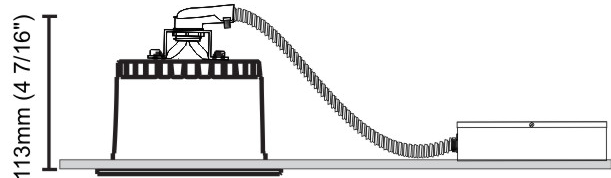

Ø100mm (3 15/16")