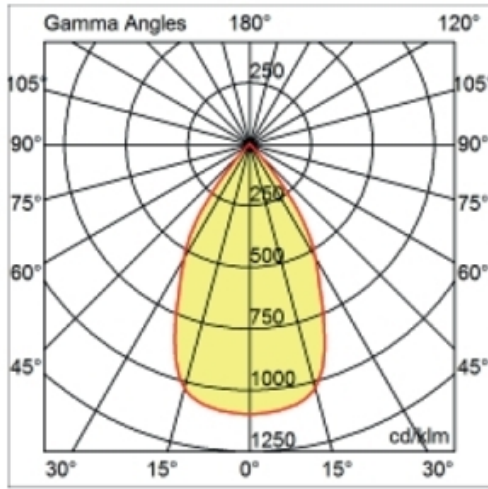

PROJECT	
TYPE	
SPECIFIER	
QUANTITY	
DATE	

RA 11 DIXIT LED SOFT 12W 1700 lm 3000K					R:100%		I.Max:1293 Cd/Klm			
H[m]	D[m]	Max lux	Med lux	Alpha=54°	H[m]	D[m]	Max lux	Med lux	Beta=54°	
1.00	1.02	1913	1003		1.00	1.02	1913	1003		
2.00	2.04	478	251		2.00	2.04	478	251		
3.00	3.06	213	111		3.00	3.06	213	111		
4.00	4.08	120	63		4.00	4.08	120	63		
5.00	5.10	77	40		5.00	5.10	77	40		

Dimming	DP	DV	
	Phase	0-10V	
Color Temperature	27K	30K	35K
	2700K	3000K	3500K

Order Example **K°**

L5XXXXXX-DV-30K

0-10V

3000K